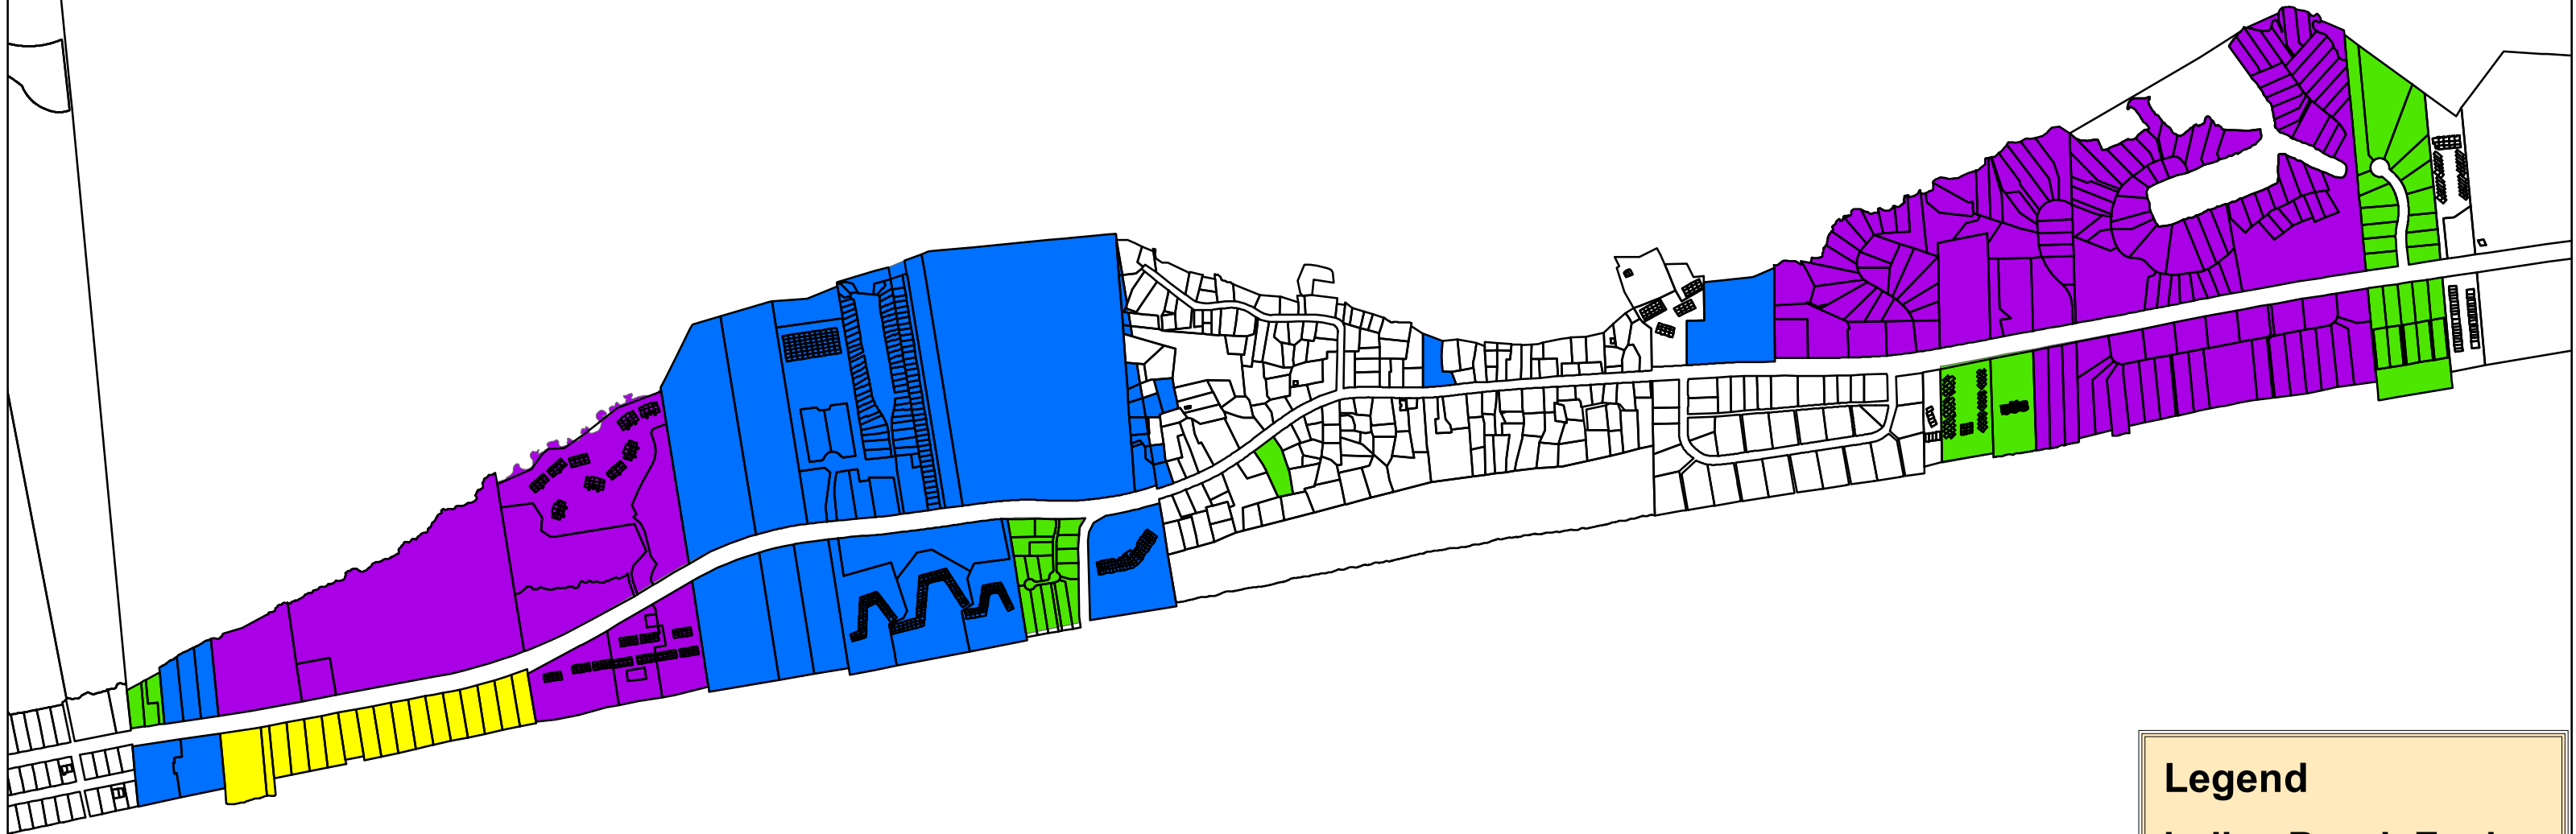

# Indian Beach Zoning

1 inch = 875 feet

**Legend**

**Indian Beach Zoning**

 <all other values>

**Zone\_Name**

-  B-1
-  PDD
-  R-25
-  RR