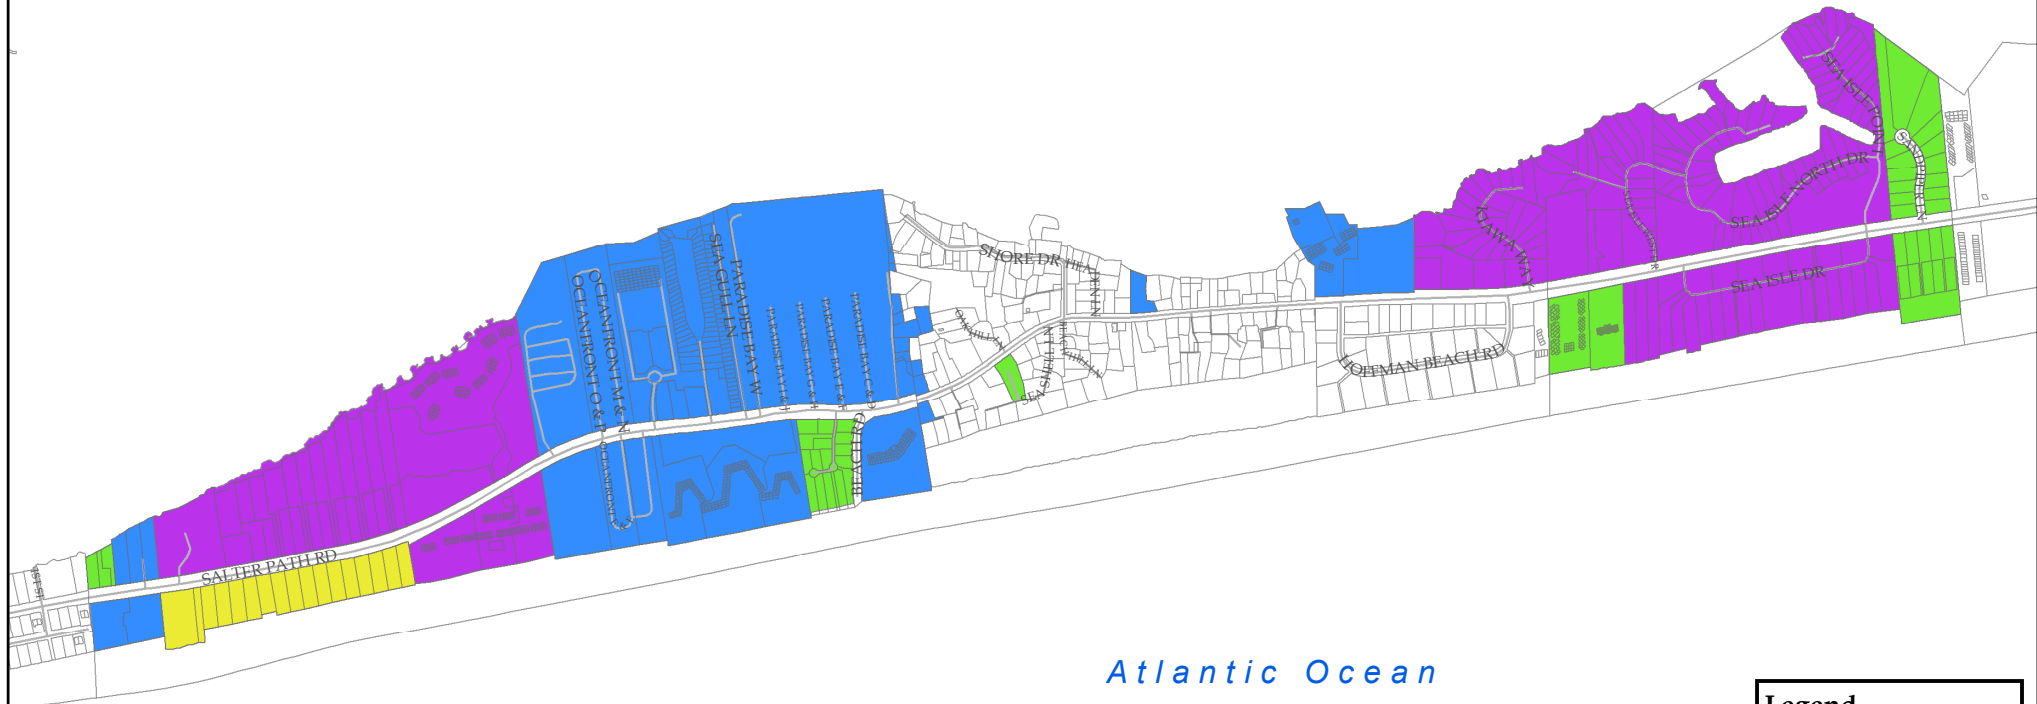

Indian Beach Zoning

Bogue Sound

Atlantic Ocean

Legend

- Tax Parcels
- Streets

Indian Beach Zoning

- B-1
- PDD
- R-25
- RR